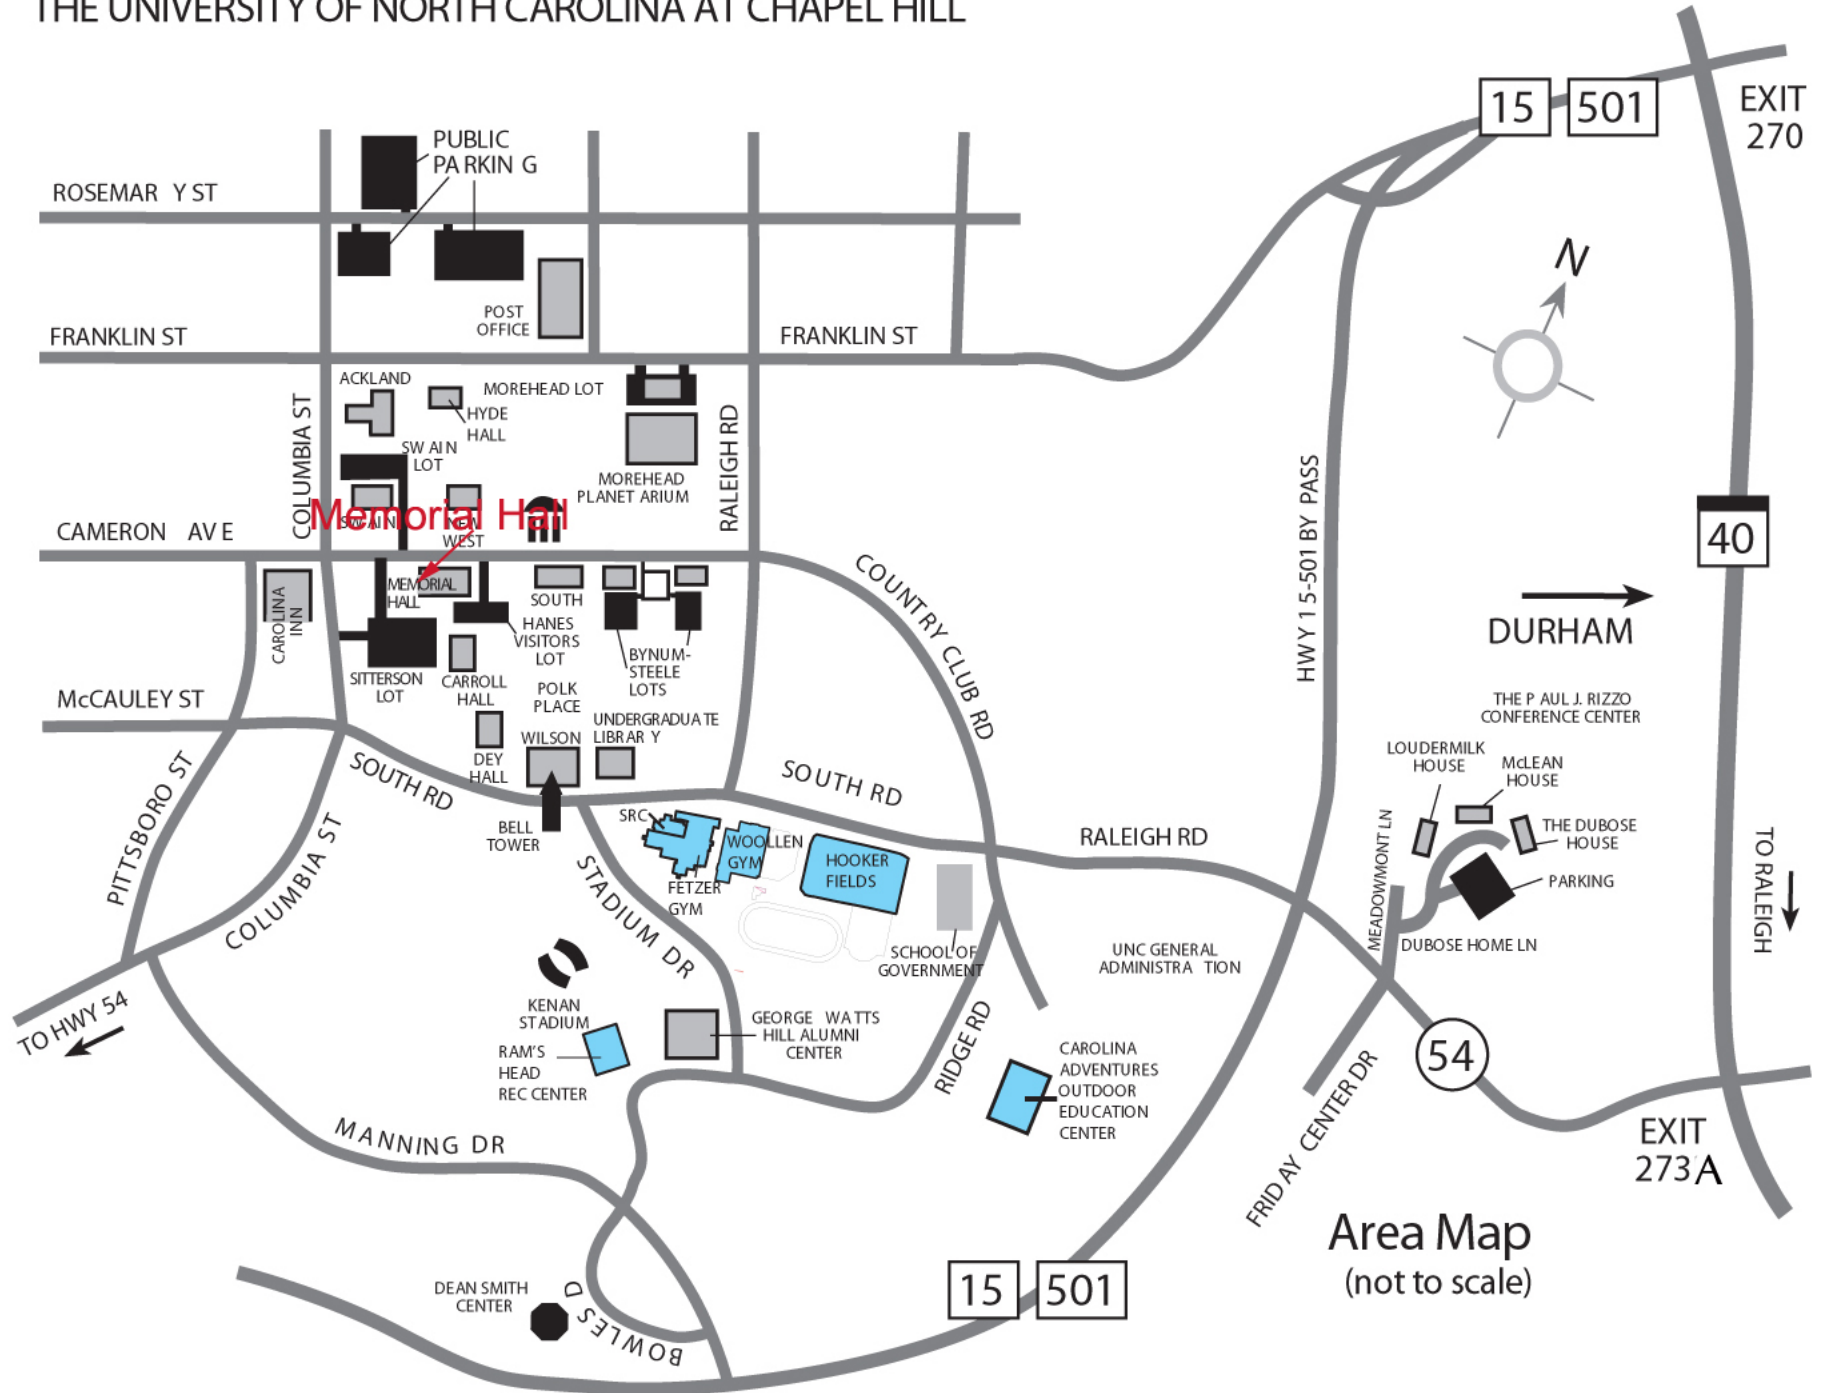

THE UNIVERSITY OF NORTH CAROLINA AT CHAPEL HILL

Area Map
(not to scale)